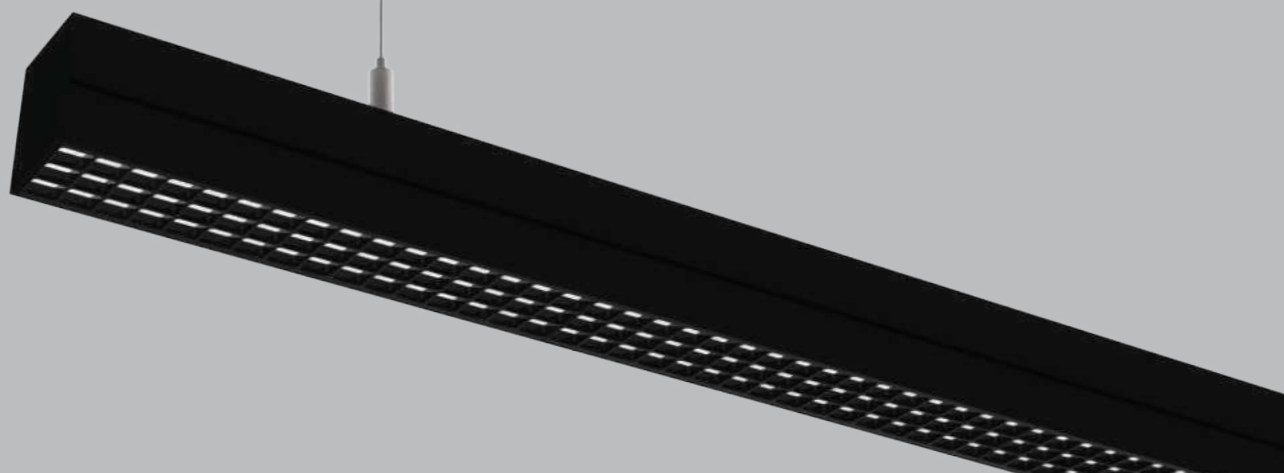

**XTREME 70
ANTIGLARE**

divinity lights

divinity lights

Quick Info

CRI \geq 80/ 90/ 95

3000K/ 4000K/ 5700K/ 6500K

Tunable White 2700K-6500K

Up to 100lm/W

Pendant/ Surface

Single Line Diagram

Pendant/ Surface

XTREME 70 ANTIGLARE

Xtreme 70 Antiglare has:

- Luminaire housing of extruded aluminium
- A new concept on Louver Technology with high glare control
- Uniform illumination
- Energy-efficient LED with color rendering
- Visual comfort with panache
- Available in Matt Black, Matt White, Silver & Gun Metal Glossy
- Bottom opening for easy maintenance
- Pendant with cable suspension

Colours

Light Distribution

Direct Direct-Indirect

CRI \geq 80/ 90/ 95

TUNABLE
WHITE

XTREME 70 ANTIGLARE

XTREME 70 ANTIGLARE (DIRECT)

Product Order Code	System Power	Dimensions
1023-1 1	12W	L = 300mm, W=65mm, H = 73mm
1023-1 2	24W	L = 600mm, W=65mm, H = 73mm
1023-1 3	36W	L = 900mm, W=65mm, H = 73mm
1023-1 4	48W	L = 1200mm, W=65mm, H = 73mm
1023-1 5	96W	L = 2400mm, W=65mm, H = 73mm

XTREME 70 ANTIGLARE (DIRECT-INDIRECT)

Product Order Code	System Power	Dimensions
1023- 1	18W	L = 300mm, W=65mm, H = 73mm
1023- 2	36W	L = 600mm, W=65mm, H = 73mm
1023- 3	54W	L = 900mm, W=65mm, H = 73mm
1023- 4	70W	L = 1200mm, W=65mm, H = 73mm
1023- 5	140W	L = 2400mm, W=65mm, H = 73mm