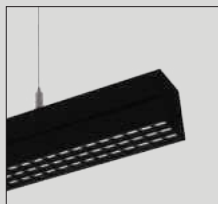

Pendant/ Surface

Single Line Diagram

Pendant/ Surface

XTREME 70 ANTIGLARE

Xtreme 70 Antiglare has:

- Luminaire housing of extruded aluminium
- A new concept on Louver Technology with high glare control
- Uniform illumination
- Energy-efficient LED with color rendering
- Visual comfort with panache
- Available in Matt Black, Matt White, Silver & Gun Metal Glossy
- Bottom opening for easy maintenance
- Pendant with cable suspension