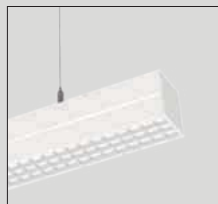

Pendant/ Surface

Single Line Diagram

Pendant/ Surface

XTREME 70 ANTIGLARE

Xtreme 70 Antiglare has:

- Luminaire housing of extruded aluminium
- A new concept on Louver Technology with high glare control
- Uniform illumination
- Energy-efficient LED with color rendering
- Visual comfort with panache
- Available in Matt Black, Matt White, Silver & Gun Metal Glossy
- Bottom opening for easy maintenance
- Pendant with cable suspension

Colours

Light Distribution

Direct Direct-Indirect

CRI \geq 80/ 90/ 95

TUNABLE
WHITE

XTREME 70 ANTIGLARE

XTREME 70 ANTIGLARE (DIRECT)

Product Order Code	System Power	Dimensions
1023-1 1	12W	L = 300mm, W=65mm, H = 73mm
1023-1 2	24W	L = 600mm, W=65mm, H = 73mm
1023-1 3	36W	L = 900mm, W=65mm, H = 73mm
1023-1 4	48W	L = 1200mm, W=65mm, H = 73mm
1023-1 5	96W	L = 2400mm, W=65mm, H = 73mm