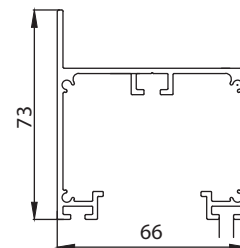

divinity lights

Quick Info

CRI $\geq$ 80/ 90/ 95

3000K/ 4000K/ 5700K/ 6500K

Tunable White 2700K-6500K

Up to 100lm/W

ON-OFF/ON-OFF (FLICKER FREE)

DALI-2 / DALI-2 DT8 / D4i / DALI +

POE (Power Over Ethernet)

SDCM<3

Antiglare Reflector

L70 @ 50,000h

Aluminium

Types

Pendant/ Surface

Single Line Diagram

Pendant/ Surface